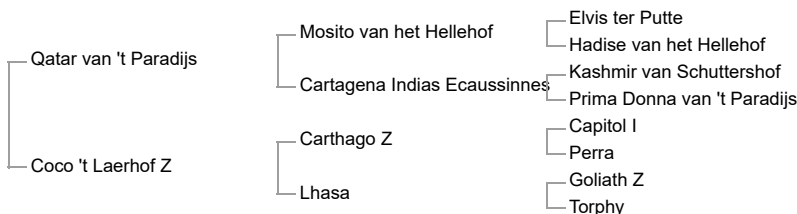

Qalhat VHPA Z

grey stallion
2021-05-15, Z

Sire:

Qatar van 't Paradijs (BWP, 2016, light bay stallion by Mosito van het Hellehof) Approved For: BWP Level 1.20m - Gilles Van Hamme (BEL) and 1 win @ 1.15m

1st dam:

Coco 't Laerhof Z (Z, 2000, grey mare by Carthago Z) Level 1.35m - Patrick Grielens (BEL) and 1 placing @ 1.30m

E-MUZE YEK (BWP, 2004, grey stallion by For Pleasure) 2 wins - 5 placings @ **Level 1.60m** - Alejandro Leonardo Winkler (MEX) and 1 placing @ 1.55m 1st CSIO5*-W Calgary, Spruce Meadows (CAN) (1.60m); 1st CSI5*-W Calgary, Spruce Meadows (CAN) (1.60m);

FORTIS FORTUNA (BWP, 2005, bay mare by Quidam de Revel) 1 win - 1 placing @ **Level 1.60m** - Daniel Coyle (IRL) and 1 win - 5 placings @ 1.50m 1st CSI3* Harrisburg (USA) (1.60m); 6th CSI3* Lexington KY, Split Rock Farm (USA) (1.60m); 1st CSI5* Calgary, Spruce Meadows (CAN) (1.50m);